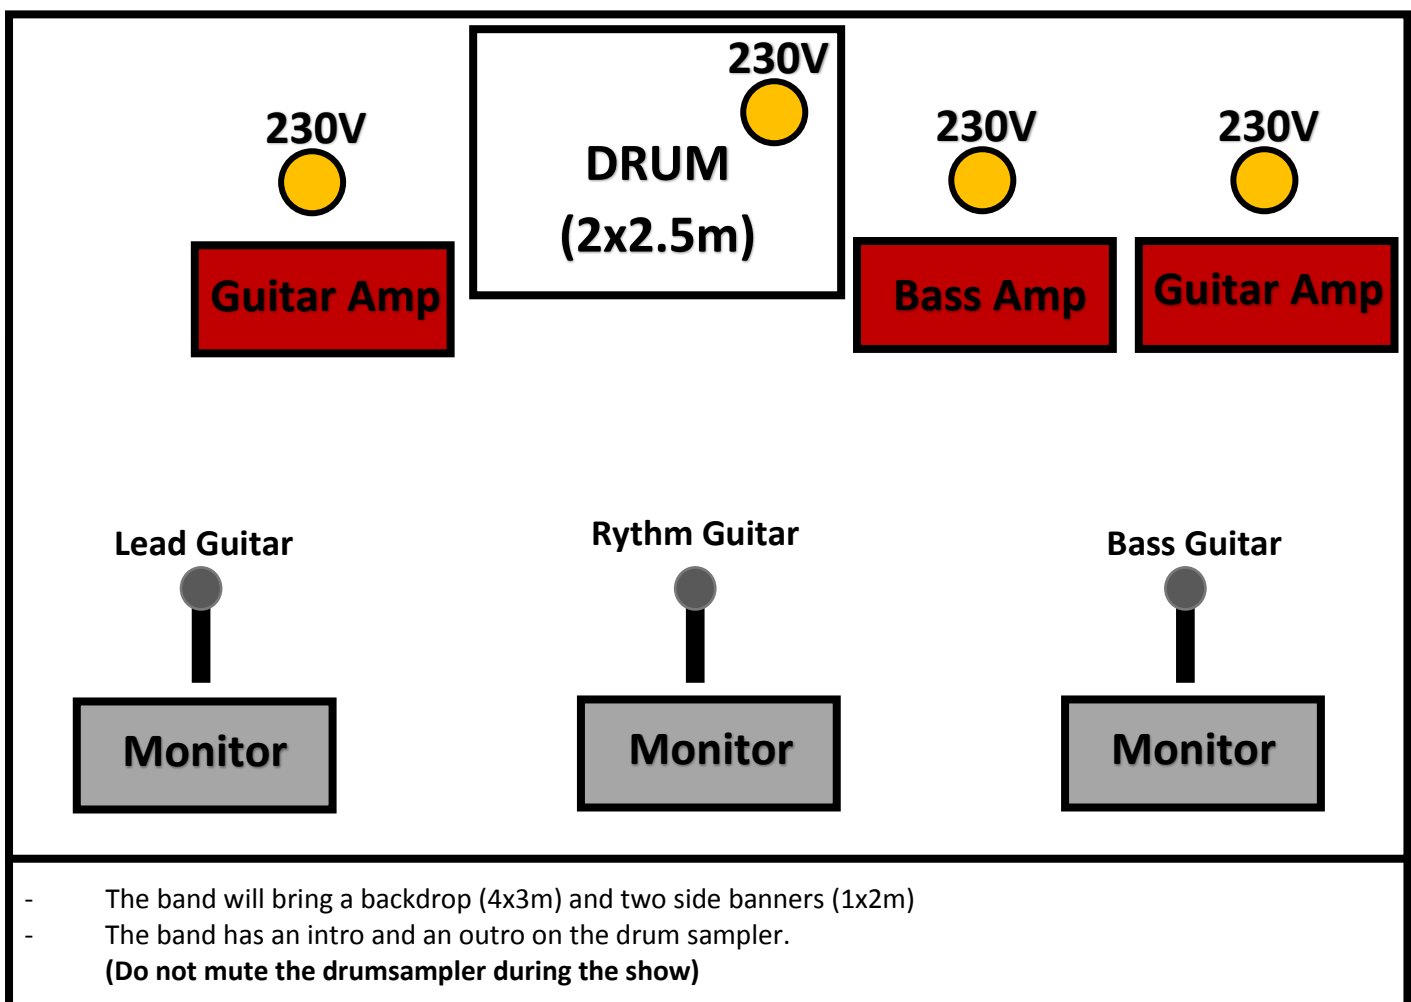

Tech. Specs

CH	Instrument	MIC/DI	Special Infos
1	BD in	Shure Beta 91a	Double foot pedal
2	Snare	Shure SM57	
3	Tom Rack 1	Sennheiser MD421 or 604	
4	Tom Rack 2	Sennheiser MD421 or 604	
5	Tom Floor	Sennheiser MD421 or 604	
6	HiHat	Condenser mic	
7	OH L	Neumann KSM 184	
8	OH R	Neumann KSM 184	
9	Bass	Sennheiser MD421, Beta56a	
10	Git Lead (pos. stg left)	Sennheiser 906 or Shure SM57	
11	Git Rythm (pos. stg right)	Sennheiser 906 or Shure SM57	
12	Voc L (stg. right)	Shure SM58	Backing vocals
13	Voc C (down stg. center)	Shure SM58	Lead vocals
14	Voc R (stg. left)	Shure SM58	Backing vocals
15/16	Sampler	DI-Stereo